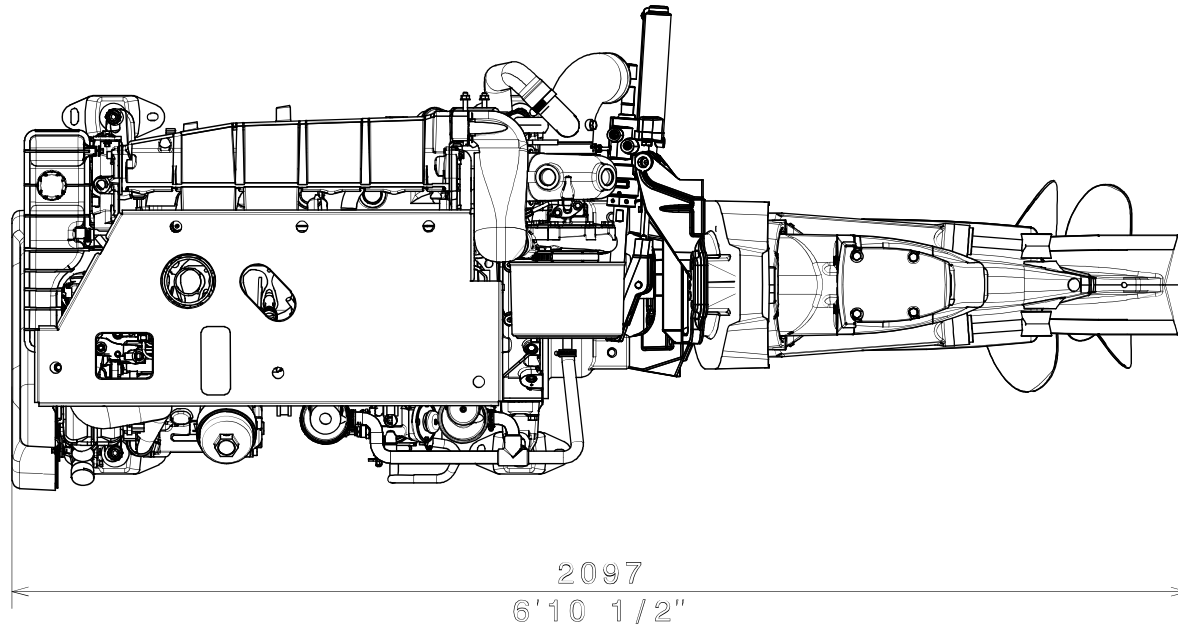

CMD S.p.A.
Via Pacinotti, 2
S. Nicola la Strada
81020 (CE) - Italy
info@cmdengine.com

DRAWING TITLE
FNM 42HPEP BRAVO 3

SIZE	PART NUMBER
------	-------------

A4

-

SCALE	-	WEIGHT	-	SHEET	1/2
-------	---	--------	---	-------	-----

-

WEIGHT

-

SHEET

1/2

CMD S.p.A.
 Via Pacinotti, 2
 S. Nicola la Strada
 81020 (CE) - Italy
 info@cmdengine.com

DRAWING TITLE
FNM 42HPEP BRAVO 3

SIZE	PART NUMBER
------	-------------

A4

-

SCALE	-	WEIGHT	-		SHEET	2/2
-------	---	--------	---	--	-------	-----

-

WEIGHT

-

SHEET

2/2